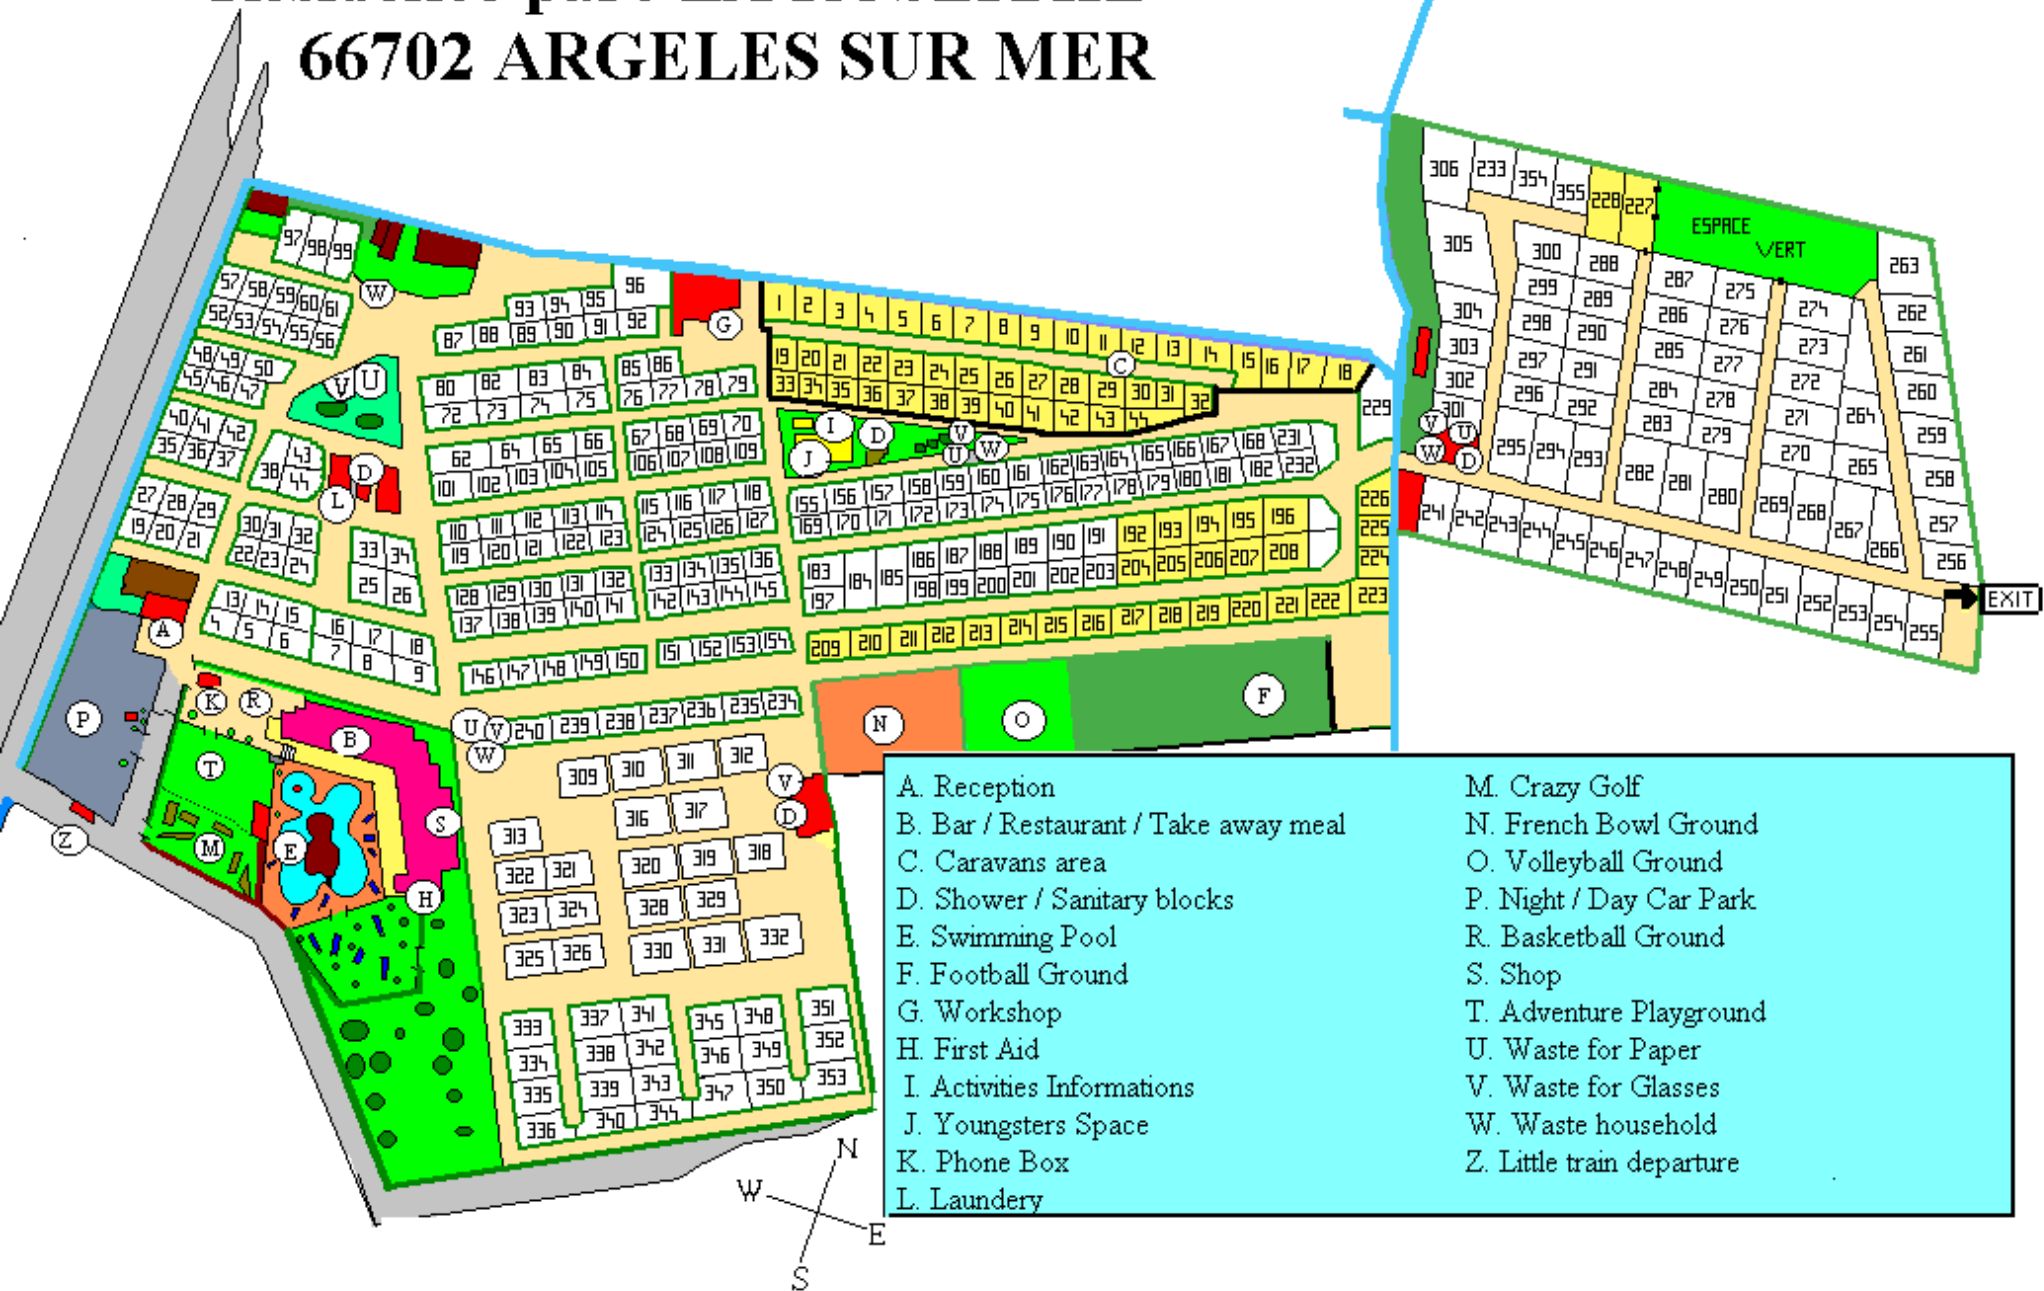

Résidence parc LA ROSERAIE

66702 ARGELES SUR MER

- | | |
|--------------------------------------|---------------------------|
| A. Reception | M. Crazy Golf |
| B. Bar / Restaurant / Take away meal | N. French Bowl Ground |
| C. Caravans area | O. Volleyball Ground |
| D. Shower / Sanitary blocks | P. Night / Day Car Park |
| E. Swimming Pool | R. Basketball Ground |
| F. Football Ground | S. Shop |
| G. Workshop | T. Adventure Playground |
| H. First Aid | U. Waste for Paper |
| I. Activities Informations | V. Waste for Glasses |
| J. Youngsters Space | W. Waste household |
| K. Phone Box | Z. Little train departure |
| L. Laundry | |